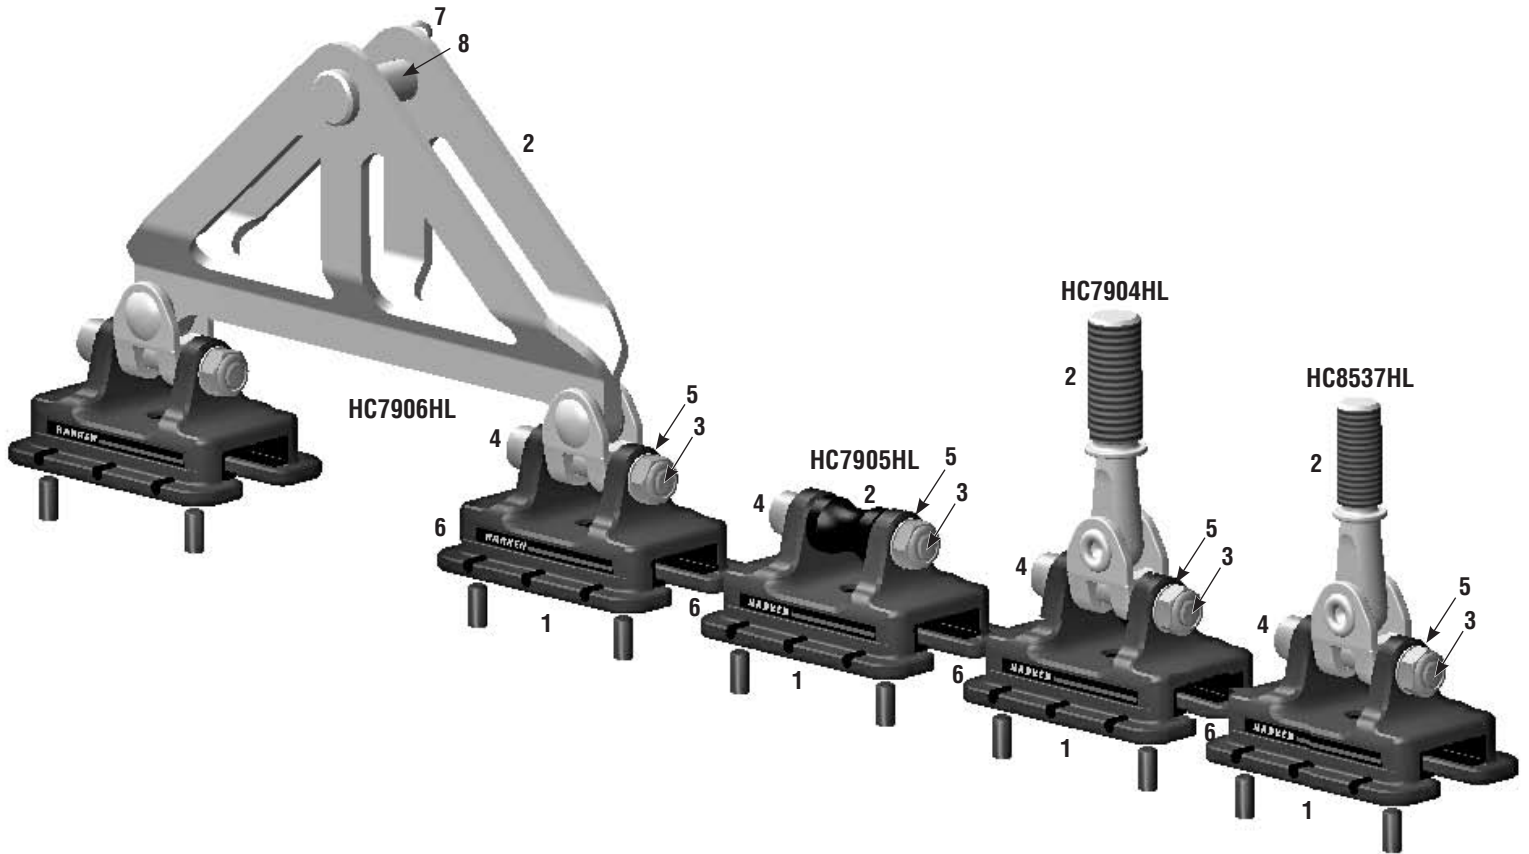

HC7906		
	Part No.	Description
1	H-40882	Car
2	H-36184B	Headboard receptacle
3	HFS1059	Bolt
4	HFS852	Nut
5	H-24211A	Clevis pin
6	HFS181	Cotter pin

HC7905		
	Part No.	Description
1	H-40882	Car
2	HSB26	Delrin roller
3	HFS1059	Bolt
4	HFS852	Nut

HC8537		
	Part No.	Description
1	H-40882	Car
2	H-36490A	Threaded stud
3	HFS1059	Bolt
4	HFS852	Nut

HC7906HL		
	Part No.	Description
1	H-45530 (Inc. H-45063)	Car w/guide pegs
2	H-36184B	Headboard receptacle
3	HFS1059	Bolt
4	HFS852	Nut
5	H-45064	Delrin bushing
6	4913	Harken label
7	HFS181	Cotter pin
8	H-24211A	Clevis pin

HC7905HL		
	Part No.	Description
1	H-45530 w/H45063	Car w/guide pegs
2	HSB26	Delrin roller
3	HFS1059	Bolt
4	HFS852	Nut
5	H-45064	Delrin bushing
6	4913	Harken label

HC7904HL		
	Part No.	Description
1	H-45530 w/H-45063	Car w/guide pegs
2	H-37120A	Threaded stud
3	HFS1059	Bolt
4	HFS852	Nut
5	H-45064	Delrin bushing
6	4913	Harken label

HC8537HL		
	Part No.	Description
1	H-45530 w/H-45063	Car w/guide pegs
2	H-36490A	Threaded stud
3	HFS1059	Bolt
4	HFS852	Nut
5	H-45064	Delrin bushing
6	4913	Harken label