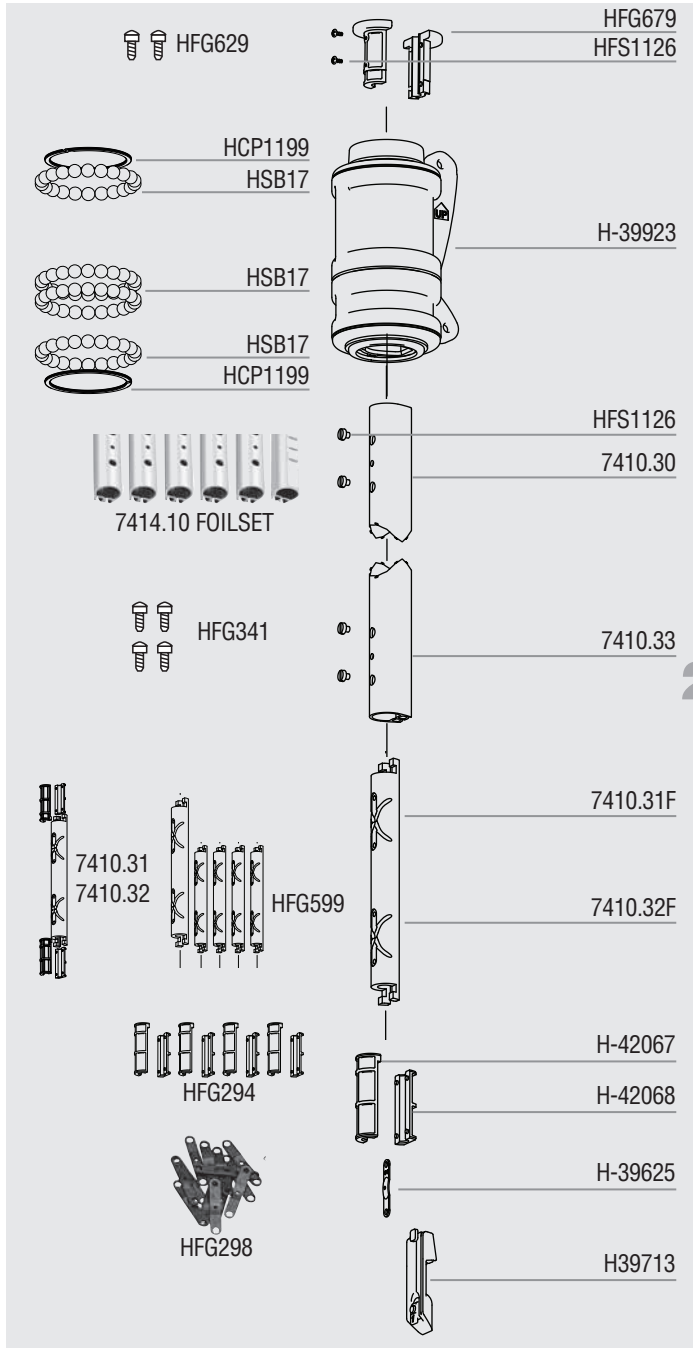

1

No.	Description	Order	Part No.
	Foil Clamp	1	H-42959
	Socket Head Cap Screw M4X12MM	4	HFS1102
	Torque Tube	1	H-52148
	Socket Head Cap Screw M5X8MM	3	HFS331
	Bow Shackle 6MM	1	2110
	Deck Plate	1	H-52081
	Clevis Pin 5/16X2.219	2	HCP637
	Cotter Pin .094X.750	2	HFS181
	Keeper	1	H-52131
	Socket Head Cap Screw M6X16MM	2	HFS747
	Smalley Retaining Ring VS-150-S02	1	HCP821
	Ball/Guard	1	H-52061
	Torlon Ball 3/8"	17	HBB7
	Spool	1	H-52141
	Bridge	1	H-52720
	Bullseye Fairlead	1	237
	Slotted Roundhead Screw 10-32X1.500	2	HFS106
	Flatwasher 10 .032X.203X.438	2	HFS111
	Hex Nut 10-32	2	HFS110

2

Description	Order	Part No.
Trim Cap Set w/o Screws	1	HFG679
Trim Cap Screw Set	1	HFG629
Trim Cap Screw	2	HFS1126
Halyard Swivel w/o Shackles	1	H-39923
Torlon Ball Bearings	96	HSB17
Clip/Smalley Ring	2	HCP1199
Foil Set	1	7414.10 FOILSET
Foil (7' / 2.13 m Luff)	5	7410.30
Foil (2' / 610 mm) Bottom	1	7410.33
Foil Screw Set	1	HFG341
Foil Screw	26	HFS1105
Connector Set w/o Bushings	1	HFG599
Connector (6.5" / 165 mm)	4	7410.31F
Connector Bottom (10" / 254 mm)	1	7410.32F
Connector Bushing Set	1	HFG294
Connector Bushing (Curved/Longer)	10	H-42067
Connector Bushing (Flat/Shorter)	10	H-42068
Connector w/Bushings	1	7410.31
Connector (6.5" / 165 mm)	1	7410.31F
Connector Bushing (Curved/Longer)	2	H-42067
Connector Bushing (Flat/Shorter)	2	H-42068
Connector w/Bushings Bottom	1	7410.32
Connector Bottom (10" / 254 mm)	1	7410.32F
Connector Bushing (Curved/Longer)	2	H-42067
Connector Bushing (Flat/Shorter)	2	H-42068
Connector Wedge Set	1	HFG298
Connector Wedge	12	H-39625
Feeder Set	1	H-39713
Feeder	1	H-37272B
Feeder Screw	1	HFS1128
Tab	1	H-37282A